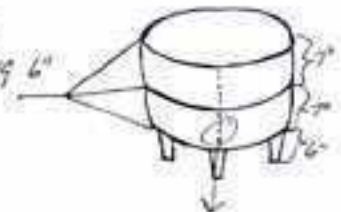

**Red Chair**  
 Dimensions: 24" x 24" x 28"  
 Color: Red  
 Material: Fabric

**OTTOMAN**

20" ROUND  
 18" HEIGHT  
 TAPERED LEG 6"  
 WELT ON  
 TOP  
 MIDDLE  
 BASE  
 \* PLEASE HAVE ONLY ONE SEAM